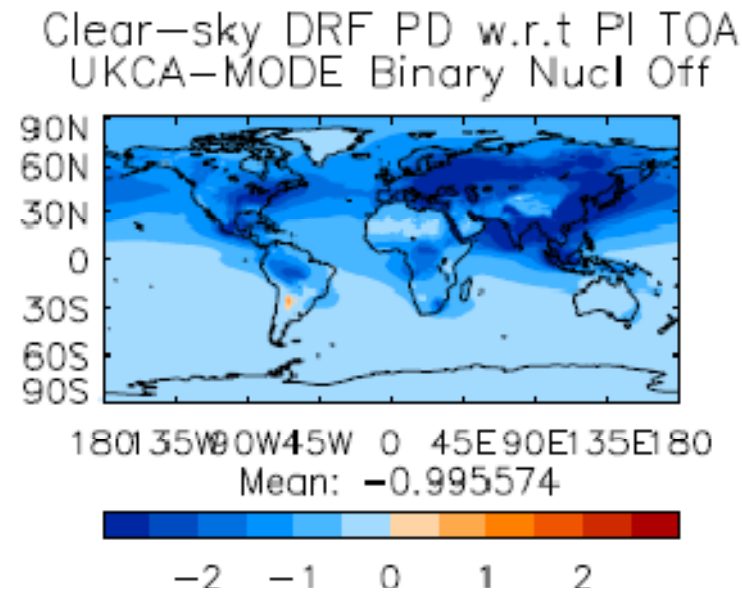

# Nudged UKCA-MODE runs used for AEROCOM-EUCAARI model intercomparison

Nicolas  
Bellouin  
(Met Office)