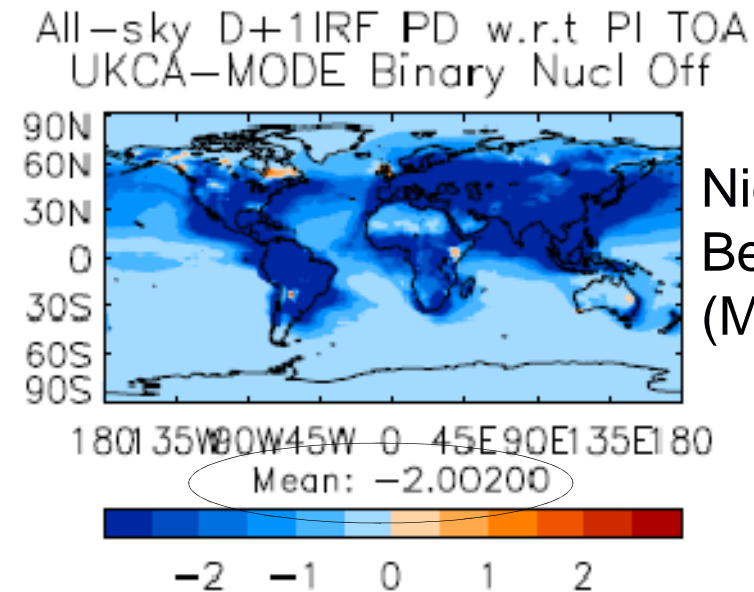

# Nudged UKCA-MODE runs used for AEROCOM-EUCAARI model intercomparison

Nicolas  
Bellouin  
(Met Office)