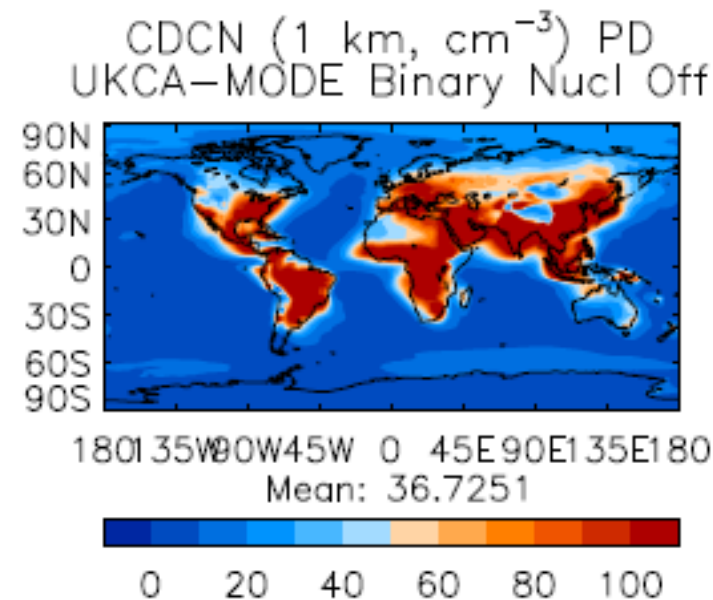

# Nudged UKCA-MODE runs used for AEROCOM-EUCAARI model intercomparison

Nicolas  
Bellouin  
(Met Office)