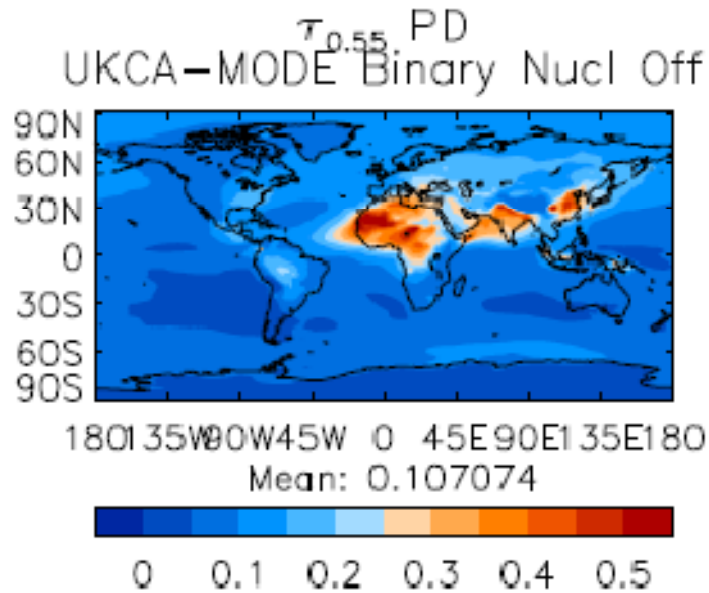

# Nudged UKCA-MODE runs used for AEROCOM-EUCAARI model intercomparison

Nicolas  
Bellouin  
(Met Office)